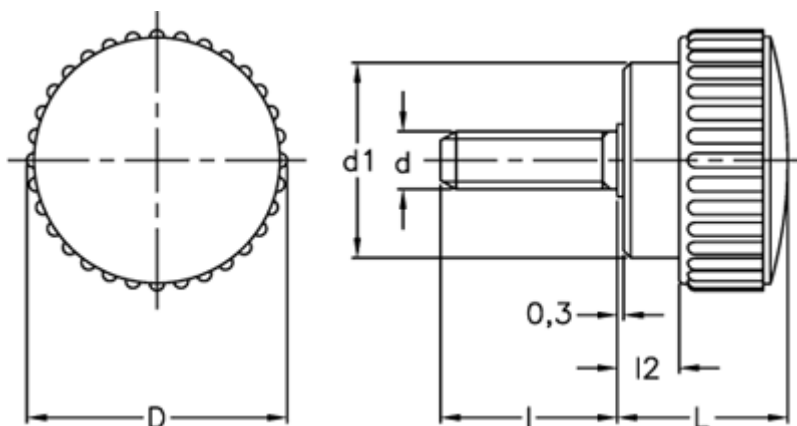

Data Sheet

Article number: 2302002622

Description: E+G Knurled grip knob
B.193/35 p-M8x40

Measures

D	=	36
d1	=	27
d 6g	=	M8
l	=	40
L	=	23
l2	=	8